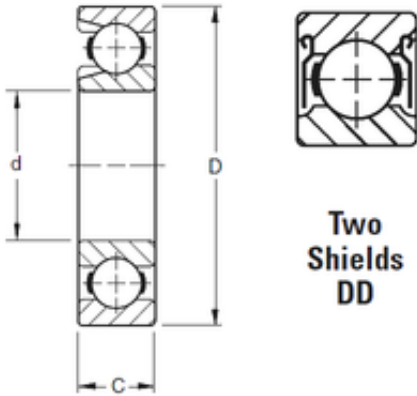

Hebei Hailan Bearing Manufacture Co.,...

75 mm x 130 mm x 25 mm TIMKEN 215WDD Single Row Ball Bearings

Bearing No. 215WDD

Size	75x130x25 mm
Bore Diameter	75 mm
Outer Diameter	130 mm
Width	25 mm
d	75 mm
D	130 mm
B	25 mm
C	25 mm
Weight	1,334 Kg
Basic dynamic load rating (C)	99 kN

215WDD Bearing 2D drawings and 3D CAD models