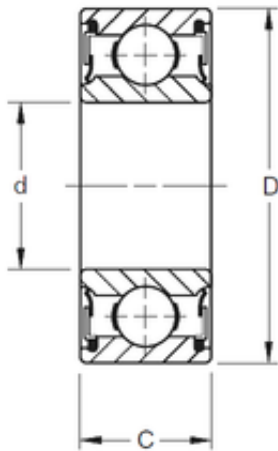

Hebei Hailan Bearing Manufacture Co.,...

8 mm x 22 mm x 10 mm TIMKEN 38PP Single Row Ball Bearings

Bearing No. 38PP

Size	8x22x10 mm
Bore Diameter	8 mm
Outer Diameter	22 mm
Width	10 mm
d	8 mm
D	22 mm
B	10 mm
C	10 mm
Weight	0,018 Kg
Basic dynamic load rating (C)	3,65 kN

38PP Bearing 2D drawings and 3D CAD models